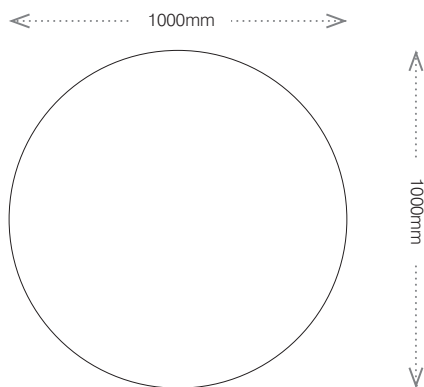

Executive Round Table

Name: Executive Round table

Description: The Executive Round Table and sleek base that provides a complete family of product options for the commercial environment.

Code/s:

- RET121 | Executive Round Table on glides
- RET122 | Executive Round Table on castors
- RET123 | Executive Flip Top Round on glides - up to 800mm Diam
- RET124 | Executive Flip Top Round on castors- up to 800mm Diam

Size: 1000mmDiam x 720mmH

Composition: 18mm Laminate top (Laminex E0 board)
Black leg and polished feet with glides

Options: Wide range of table top colours
Writable Top (Wilsonart)
Markerboard / Laminex Diamond Gloss)
Chrome leg
Custom sizes up to 1000mm Diam
Lockable castors
Compact laminate